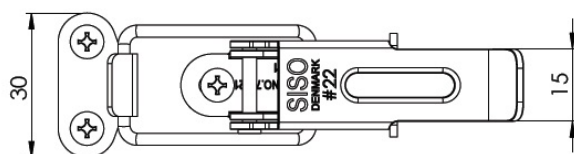

Notice:
All measurements are guidelines.