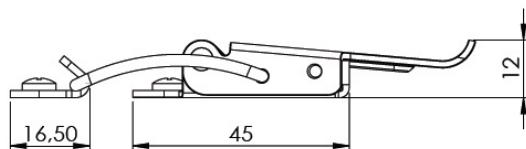

PRODUCT SHEET

Description:

Table Catch #22, Steel, YZP CR3, (1 Set=1 x Toggle+1 x Hook) RoHS compliant - Chrom3

Item number:

24.03.002-6

Units	Box	Carton	HS Code	Barcode
Set	100	600	8302420090	 5704866500722