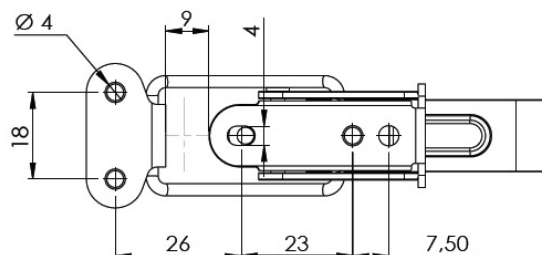

Notice:
All measurements are guidelines.